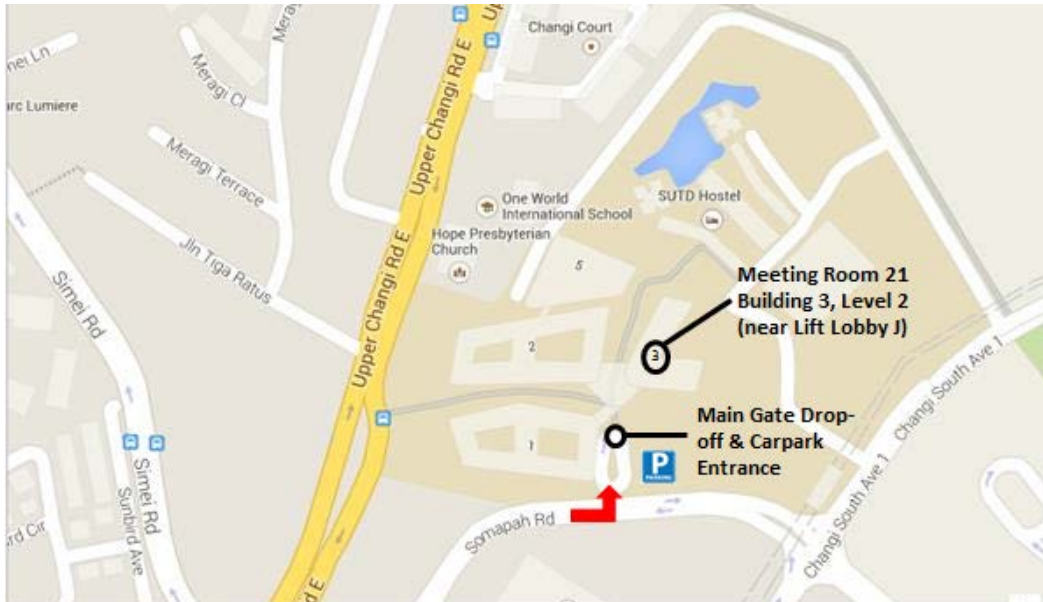

Zagit Gaymalov

Senior Innovation Advisor
RTI International

Date: Thursday, 12 July 2018
Time: 12.00 pm to 1.00 pm
Venue: Lee Kuan Yew Centre for Innovative Cities, Meeting Room 21
Building 3, Level 2, Singapore University of Technology and Design
8 Somapah Road, Singapore 487372 (*see overleaf for map*)

BY TRAIN

Alight at **Upper Changi MRT Station (DT34)** and take Exit B – our campus will be on your left when you exit the station

Alight at one of the bus stops along Upper Changi Road East and walk to our Campus:

BY BUS

- B96041: Upper Changi Road East, Before Tropicana Condo. Service No: 2, 5, 24
- B96049: Upper Changi Road East, Opposite Tropicana Condo. Service No: 2, 5, 24
- B96449: SUTD - Along Somapah Road. Service No: 20
- B96441: Opposite SUTD - Along Somapah Road. Service No: 20
- Take Exit 2B on ECP
- Take Exit 4A on PIE
- Take Exit 1 on TPE

BY CAR

Turn into Somapah Road via Upper Changi Road East. The entrance is on the left. Carpark charges apply.

[Click here](#) for the map.